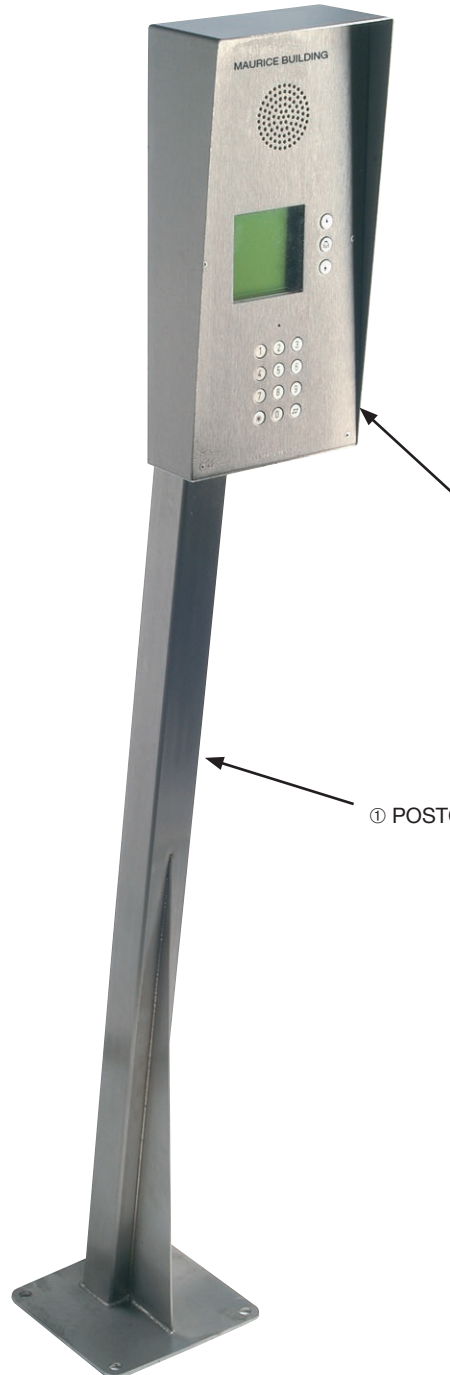

POSTC + TVTEL 2K-HS

Q N° 10234

STANDBY SCREEN

Use ↑ ↓ arrows
to select then
press Bell
Or,
enter flat
number and
await answer

A selection of screens are available.

Hooded surface (HS) housings are designed for mounting onto the NACD range of car, lorry, van and, car/lorry dual height posts.

Engraving will be site specific with NACD providing a suggested wording and layout to the client for final approval.

Dimensions code: ① POSTC, ② 2K-HS

② TVTEL 2K-HS hooded surface BS316 grade s.steel anti-vandal .

① POSTC

DOWNLOAD IMAGE

Internet connection required

NOTES

TVTEL 2K RANGE VISITOR PANEL WITH:

- Scroll name/information display plus bell call.
- Keypad for calling and access control.
- Audio and visual reassurance messaging for visitor and resident.
- Time, day, date programmable trades facilities via button and/or keypad code(s).
- Free issue TVTEL® software.