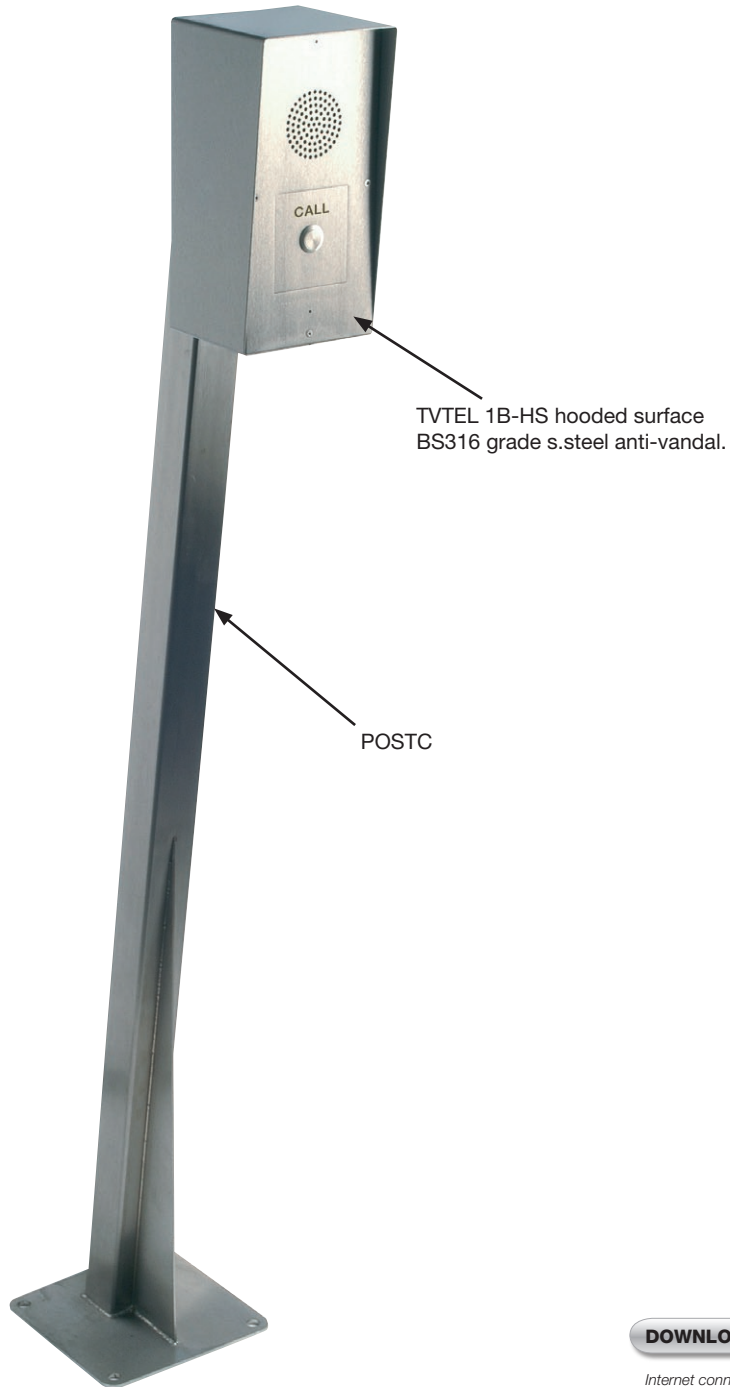

POSTC + TVTEL 1B-HS

Q N° 10200

Hooded surface (HS) housings are designed for mounting onto the NACD range of car, lorry, van and, car/lorry dual height posts.

Engraving will be site specific with NACD providing a suggested wording and layout to the client for final approval.

Dimensions code: ① POSTC, ② 2HS

DOWNLOAD IMAGE

Internet connection required

NOTES

TVTEL PB RANGE VISITOR PANEL WITH:

- Call button(s) for calling (min 1no., max 14no.)
- Audio reassurance messaging for visitor and resident.
- Time, day, date programmable trades facilities via button.
- Free issue TVTEL® software.