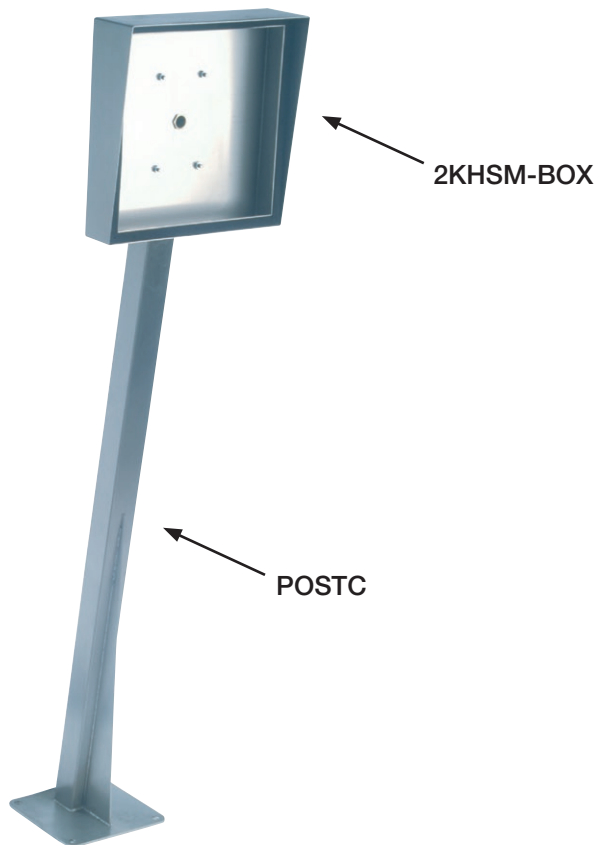

POSTC + 2KHSM-BOX

Q N° 10116

Hooded surface (HS) housings are designed for mounting onto the NACD range of car, lorry, van and, car/lorry dual height posts.

Dimensions code: POSTC
2KHSM

DOWNLOAD IMAGE

Internet connection required

NOTES

POSTC + 2KHSM-BOX