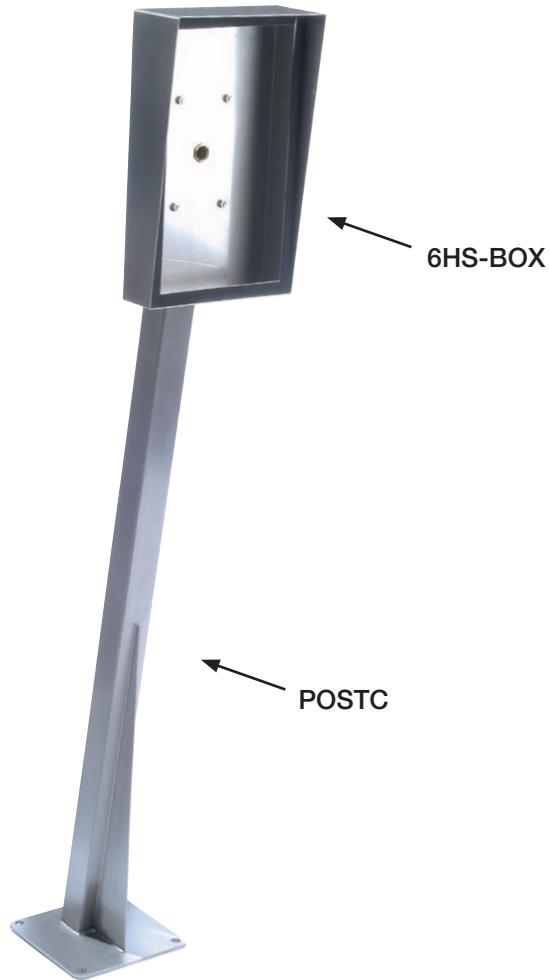

POSTC + 6HS-BOX

Q N° 10109

Hooded surface (HS) housings are designed for mounting onto the NACD range of car, lorry, van and, car/lorry dual height posts.

Dimensions code: POSTC
6HS

[DOWNLOAD IMAGE](#)

Internet connection required

NOTES

POSTC + 6HS-BOX