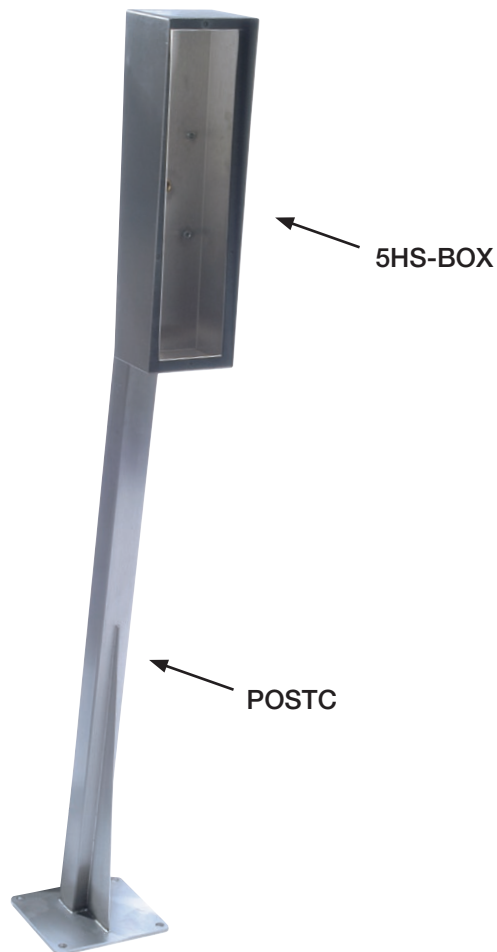

**POSTC + 5HS-BOX**

**Q N° 10107**

Hooded surface (HS) housings are designed for mounting onto the NACD range of car, lorry, van and, car/lorry dual height posts.

Dimensions code: POSTC  
5HS

[DOWNLOAD IMAGE](#)