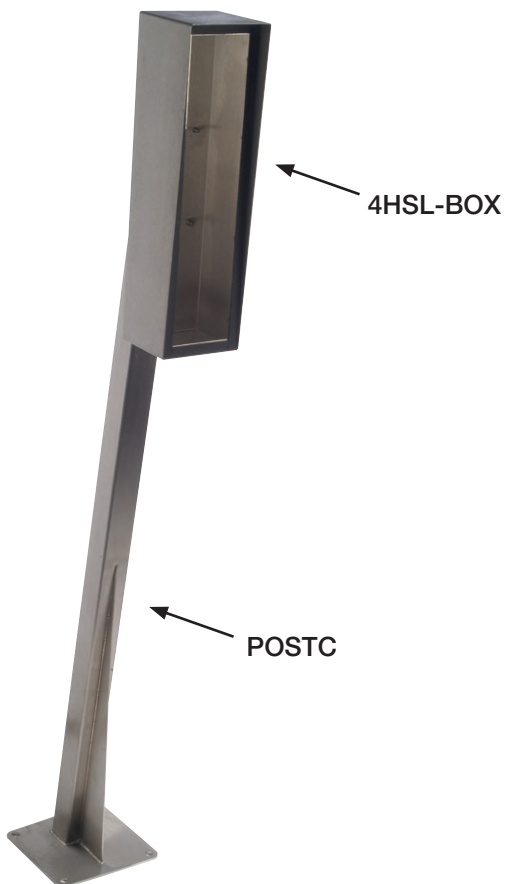

POSTC + 4HSL-BOX

Q N° 10104

Hooded surface (HS) housings are designed for mounting onto the NACD range of car, lorry, van and, car/lorry dual height posts.

Dimensions code: POSTC
4HSL

DOWNLOAD IMAGE

Internet connection required

NOTES

POSTC + 4HSL-BOX