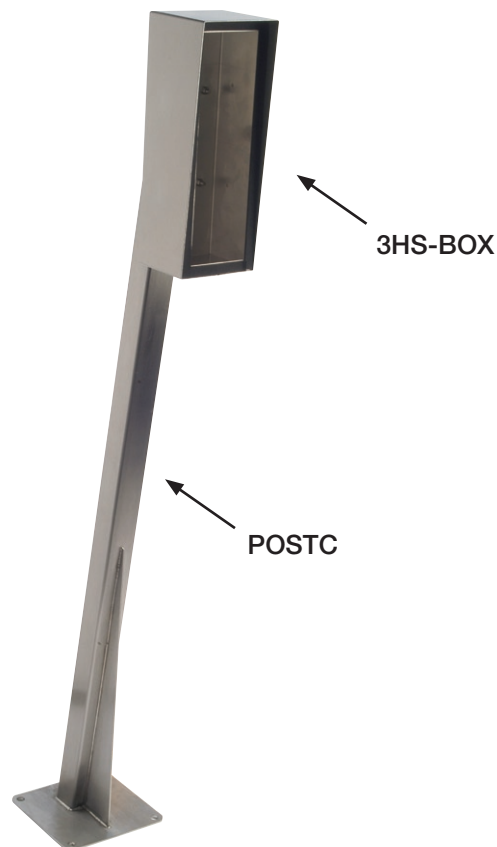

**POSTC + 3HS-BOX**

**Q N°: 10102**

Hooded surface (HS) housings are designed for mounting onto the NACD range of car, lorry, van and, car/lorry dual height posts.

Dimensions code: POSTC  
3HS

[DOWNLOAD IMAGE](#)