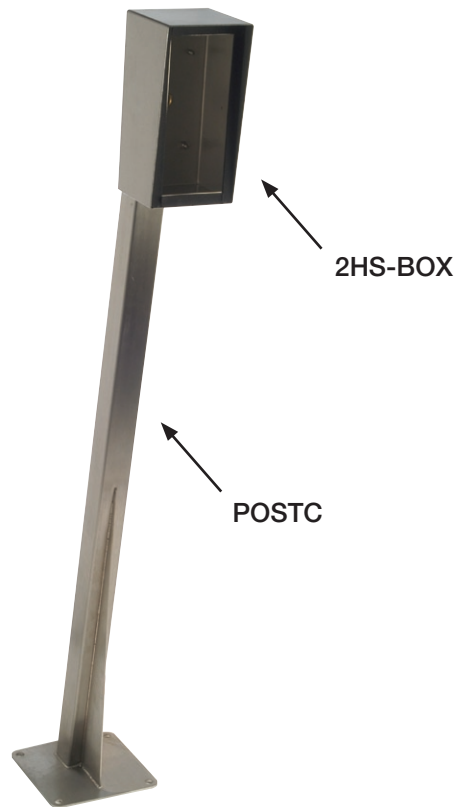

POSTC + 2HS-BOX

Q N°: 10101

Hooded surface (HS) housings are designed for mounting onto the NACD range of car, lorry, van and, car/lorry dual height posts.

Dimensions code: POSTC
2HS

DOWNLOAD IMAGE

Internet connection required

NOTES

POSTC + 2HS-BOX