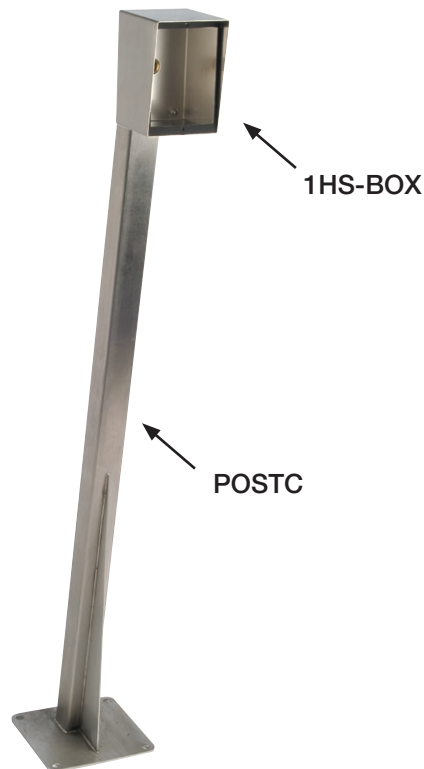

POSTC + 1HS-BOX

Q N°: 10100

Hooded surface (HS) housings are designed for mounting onto the NACD range of car, lorry, van and, car/lorry dual height posts.

Dimensions code: POSTC
1HS

[DOWNLOAD IMAGE](#)

Internet connection required

NOTES

POSTC + 1HS-BOX